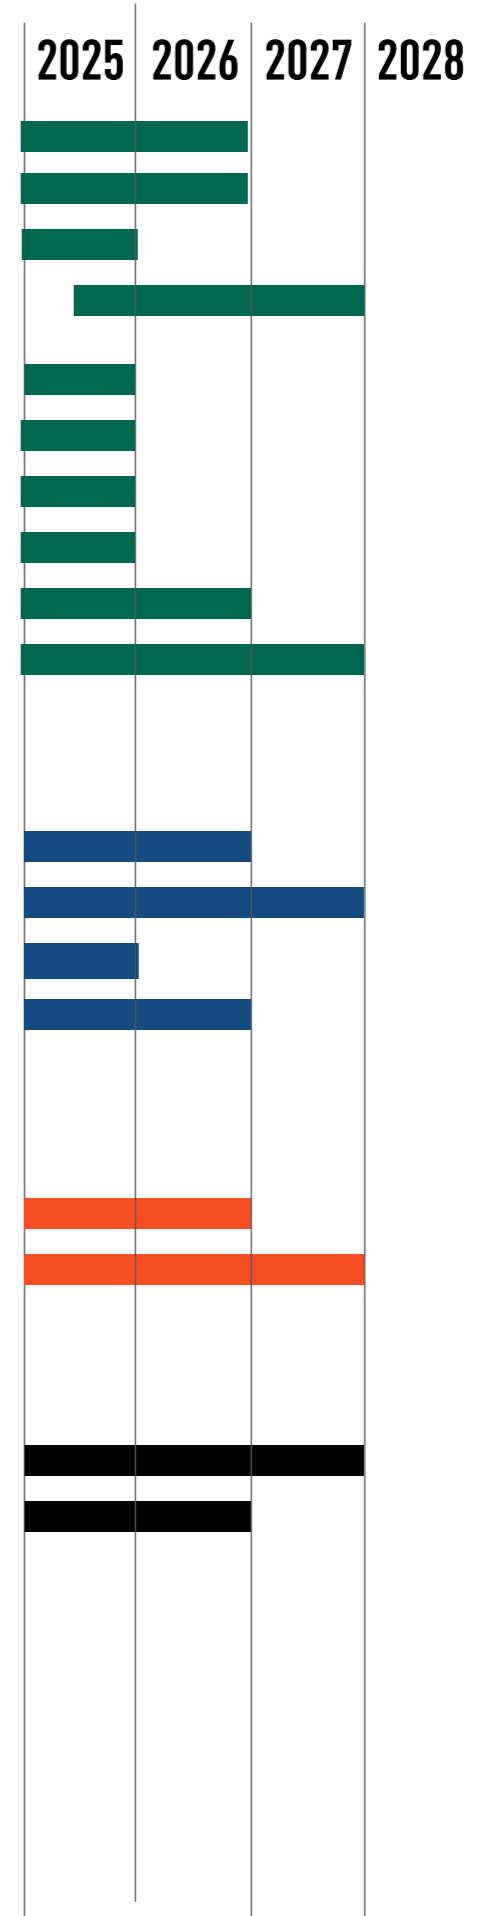

ACCESSORIES

- teamGOAL Bags
- ORBITA Footballs