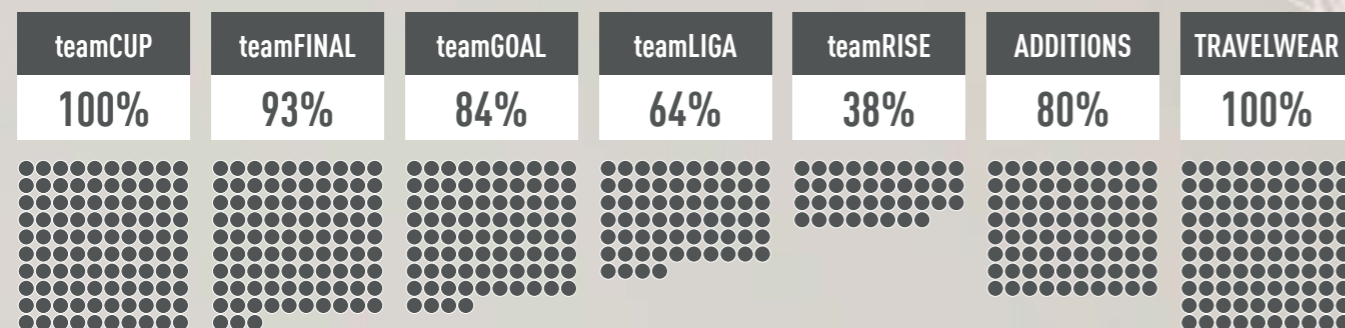

RECYCLED CONTENT IS OUR FOCUS.

WE ARE FULLY COMMITTED TO SCALING UP ITS USAGE ACROSS ALL OUR RANGES.

As part of our 10FOR25 targets, PUMA has committed to scaling up the usage of recycled polyester to 75% by 2025. Using recycled polyester at scale is our first step towards a more circular business model.

+50%

of our 2025 **teamwear apparels** are developed to be made of 100% recycled content (excluding trims and decorations).*

100%

of our 2025 **accessories bags** are developed to be made of at least 50% recycled content.

of our 2025 **packaging bags** are made of 100% recycled content.

THE PRINT APPLICATION INSTRUCTION IS NOW ACCESSIBLE DIRECTLY IN THE CATALOGUE VIA THIS QR CODE. BETTER DIGITAL THAN ON PHYSICAL PAPERS.

Percentage of our teamwear styles with at least 20% recycled content in 2025.*

The **BETTER HEART** highlights any product that contains at least 70% recycled content.

RE:FIBRE

The **RE:FIBRE** logo highlights any product that use polyester textile waste as primary source of material.