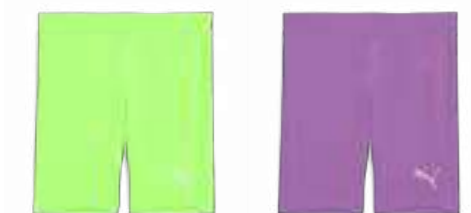

15

14

12

11

659881 teamLIGA Baselayer Short Tight
S-3XL **£28.00**

2025

Slim Fit • dryCELL
Main Material: 88% Polyester, 12% Elastane
Long-lasting elasticity; PUMA Cat Logo at left leg

12 Green Glare • 11 Purple Glimmer